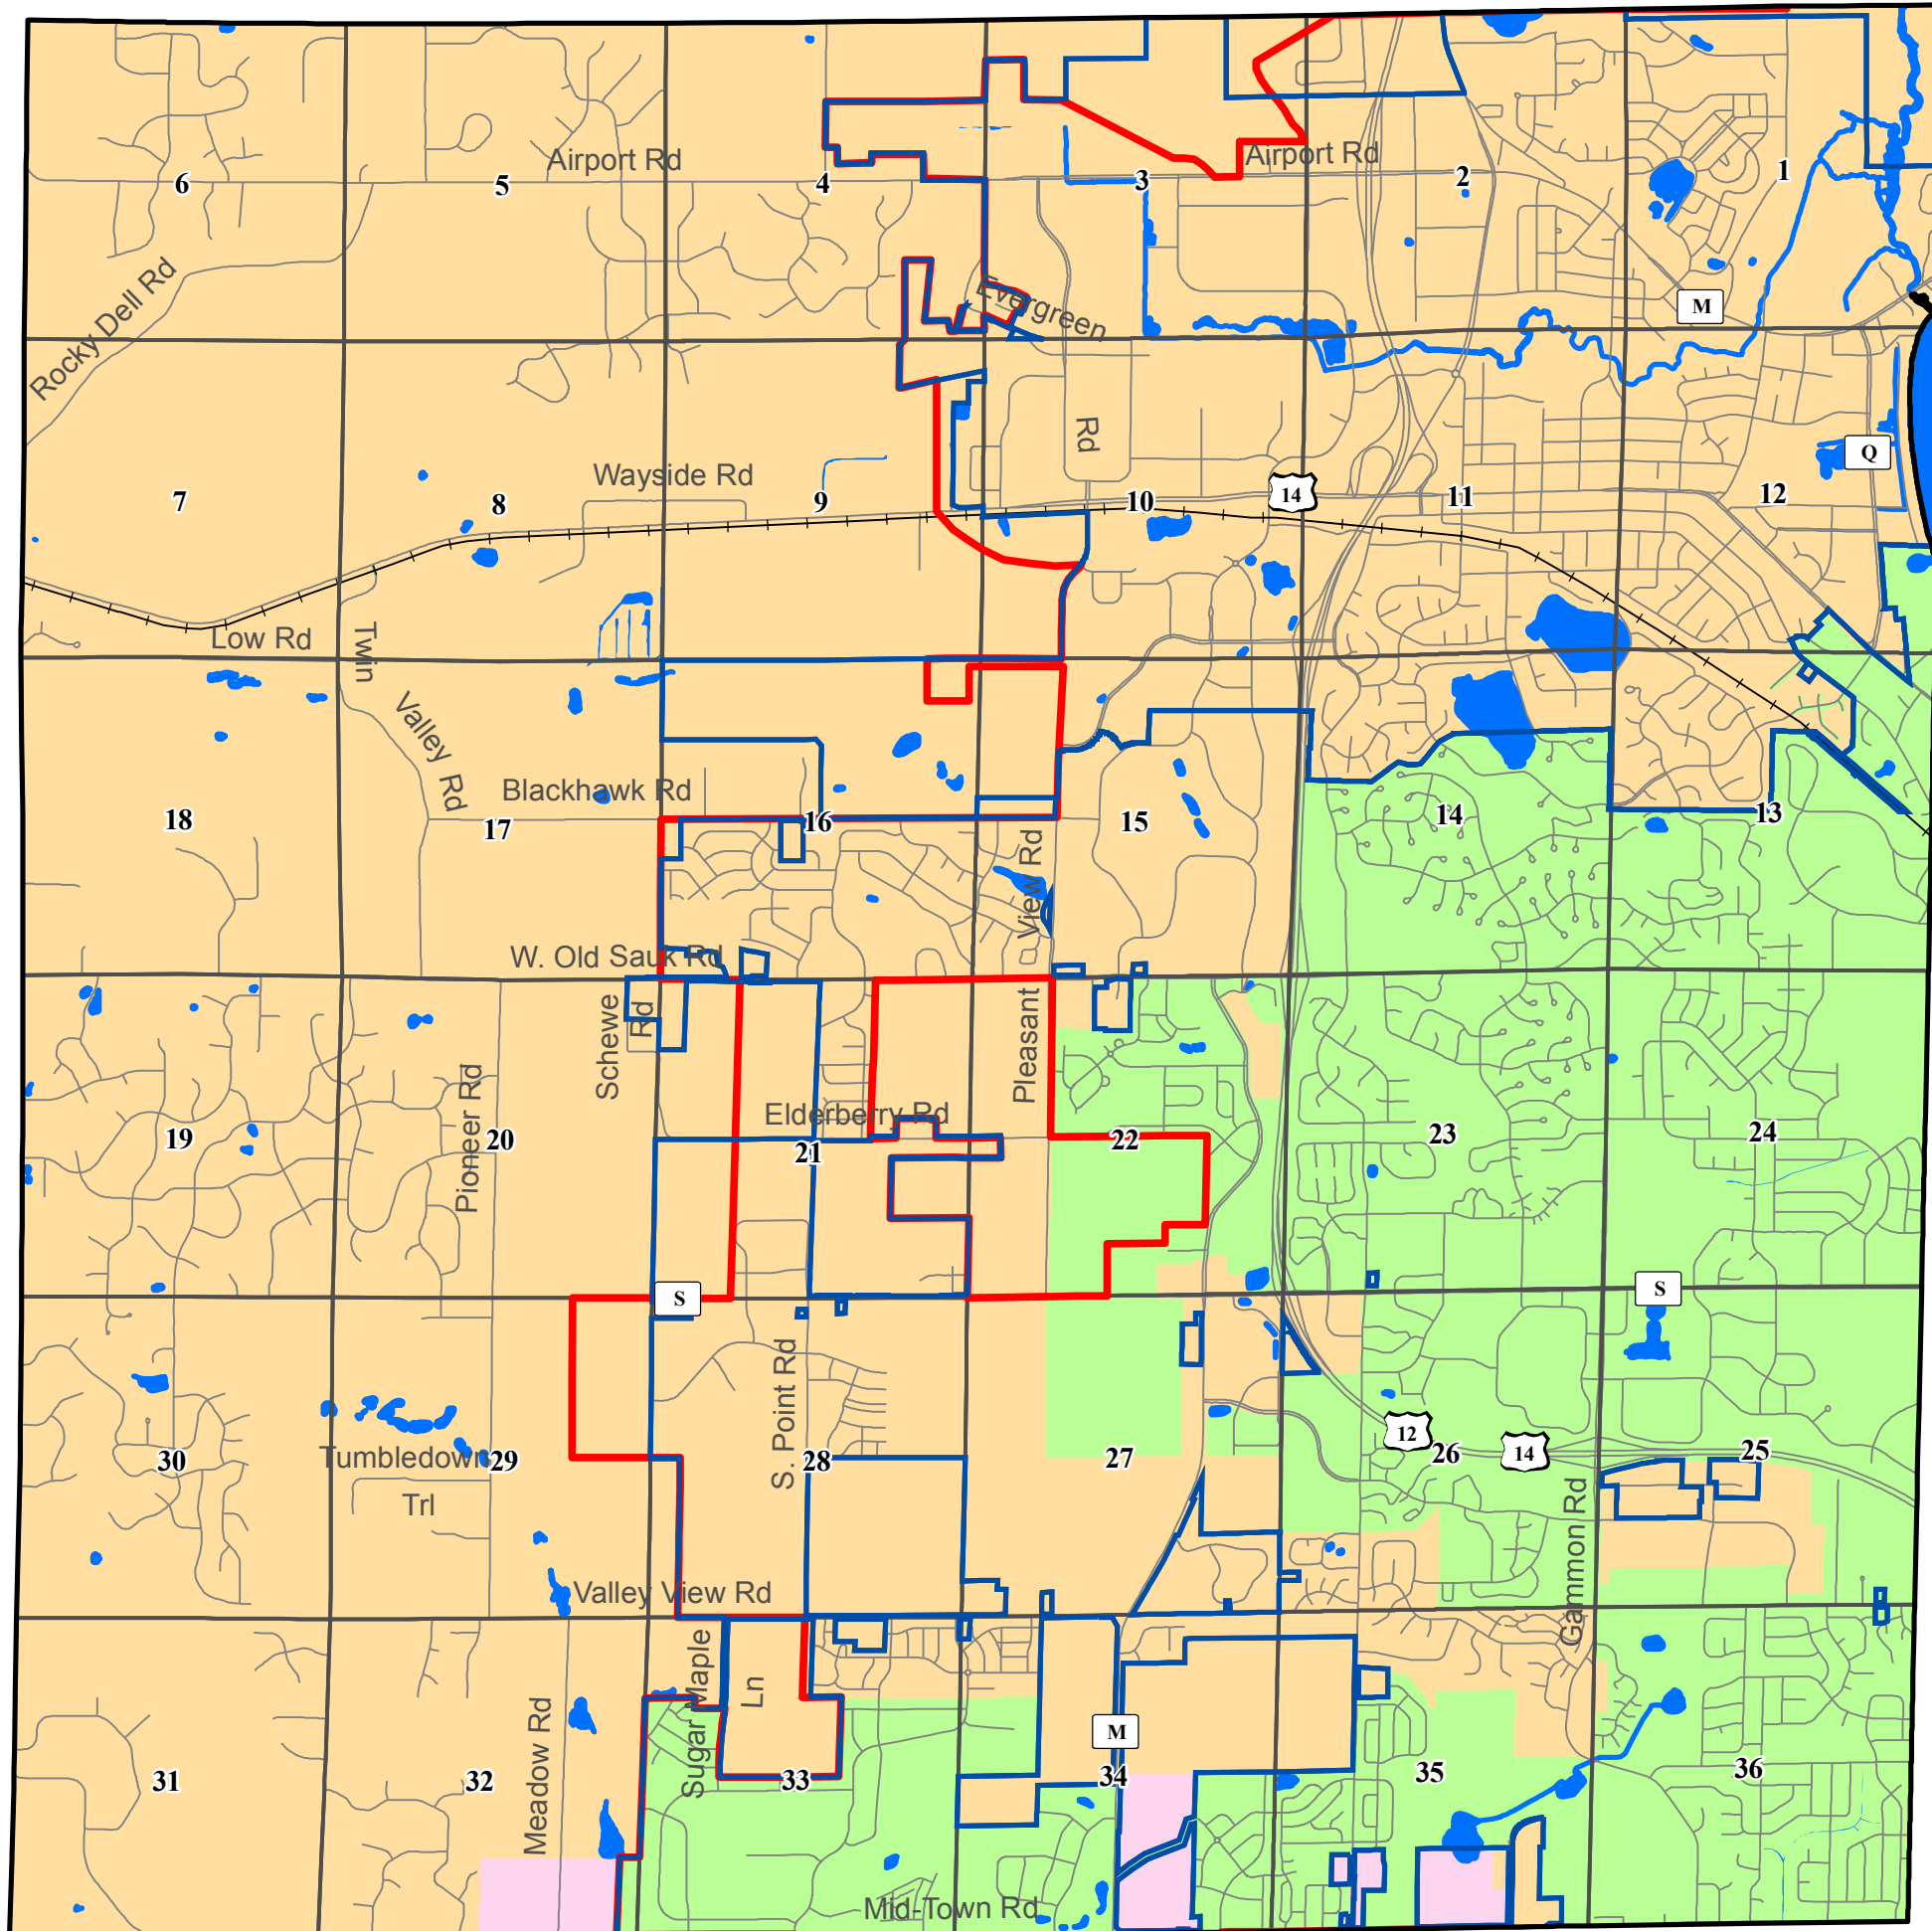

Town of Middleton

Map 22: School Districts

DRAFT

School Districts

- Madison Metro
- Middleton-Cross Plains
- Verona
- City or Village Boundary
- Central Urban Service Area
- Section Boundary
- Railroad

May, 2007

Source Data:
 Central Urban Service Area: 05/2007 (DCCAPD)
 City or Village Boundary: 01/2007 (DCPD)
 School Districts: 2007, Tax Parcels (DCLIO)

This map was prepared through the Dane County Department of Planning and Development in conjunction with the Dane County Land & Water Resources Department, Dane County Land Information Office and the Dane County Community Analysis & Planning Division.